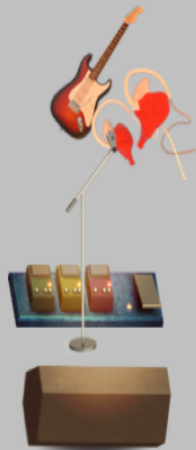

# SP 1

- 1 12" combo
- 1 Fractal AX8 modeling rig (XLR to for)
- 1 50w mesa 1x12 cab for stage fill not to be mic'd
- 1 50w head and 2 cabs (one to be mic'd)
- 1 Bass amp with Line out
- 3 pedal boards
- 1 VOX mic Neuman KMS 105 (48v)
- Full Drum kit (4 toms)
- 3 Wireless IEM
- 1 wired IEM
- 16ch 3 way splitter with transformers
- 4 10' xlr snakes
- 1 24' 16x4 breakout w/ xlr sends and returns
- 1 QSC Touchmix16 digital board